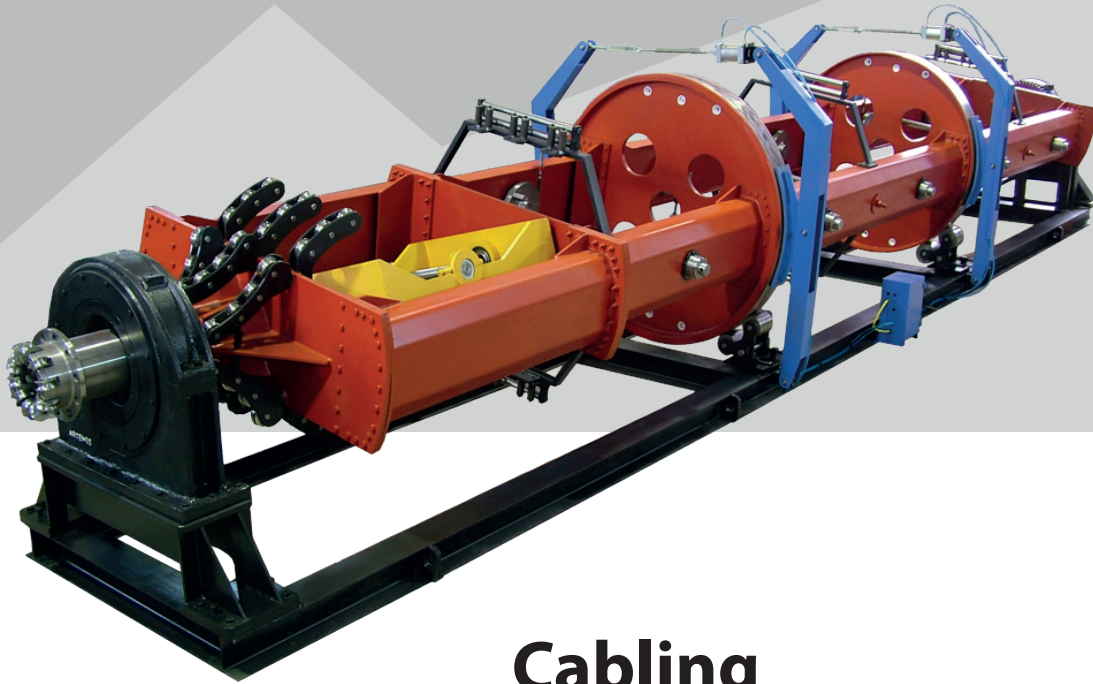

ARTEMIS

## Cabling Cable drums

Turn on The Conductor

Model	Pay off dia (mm)	Cable size (mm)	Rotation speed (rpm)	Ac motor (Kw)
TFA/ CS 800	800	16 - 30	80	18
TFA/ CS 1000	1000	16 - 40	70	22
TFA/ CS 1250	1250	16 - 50	60	30